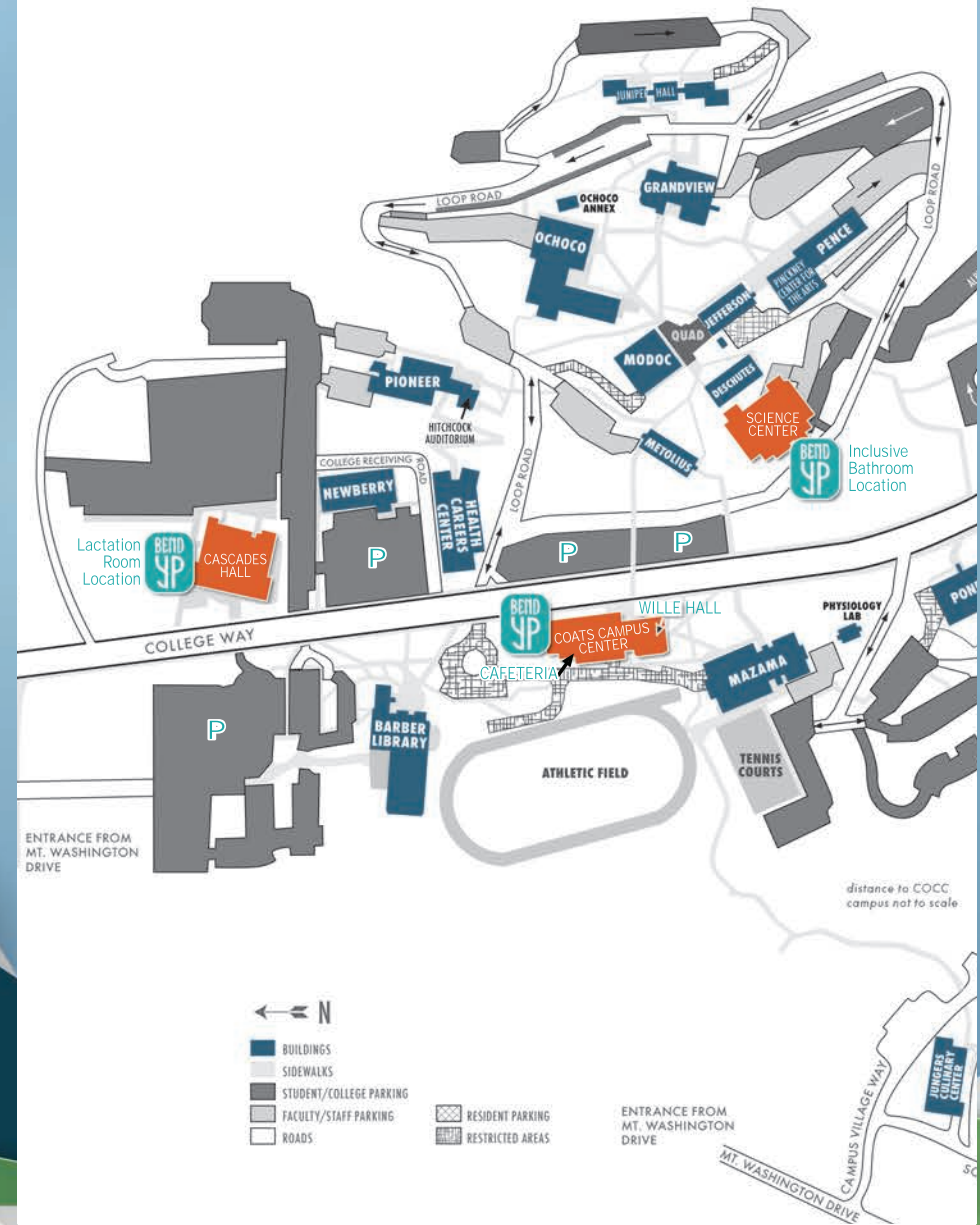

MORNING

- 7:45 AM **Check-in, Coffee & Networking**
  LOBBY—COATS CAMPUS CENTER
- 8:30 AM **Welcome!**
  WILLE HALL—COATS CAMPUS CENTER
- 8:50 AM **KEYNOTE: Lisa Walden**
  WILLE HALL—COATS CAMPUS CENTER
- 9:50 AM **Social Time**
- 10:00 AM **Nonprofit Speed Dating**
  CAFETERIA—COATS CAMPUS CENTER
  SEE PAGE 6
- 10:30 AM **Social Time**
- 10:45 AM **Morning Sessions**
  CASCADES HALL—SEE PAGE 7
- 11:50 PM **Lunch**
  CAFETERIA—COATS CAMPUS CENTER

AFTERNOON

- 1:05 PM **Afternoon Session #1**
  CASCADES HALL—SEE PAGE 8
- 2:20 PM **Beverage Break**
  CASCADES HALL—REFRESHMENTS
  PROVIDED NEAR ENTRANCE
- 2:35 PM **Afternoon Session #2**
  CASCADES HALL—SEE PAGE 9
- 3:40 PM **Social Time**
- 3:50 PM **Closing**
  SCIENCE CENTER
- 4:15 PM **Afterparty!**
  SCIENCE CENTER

CENTRAL OREGON
community college