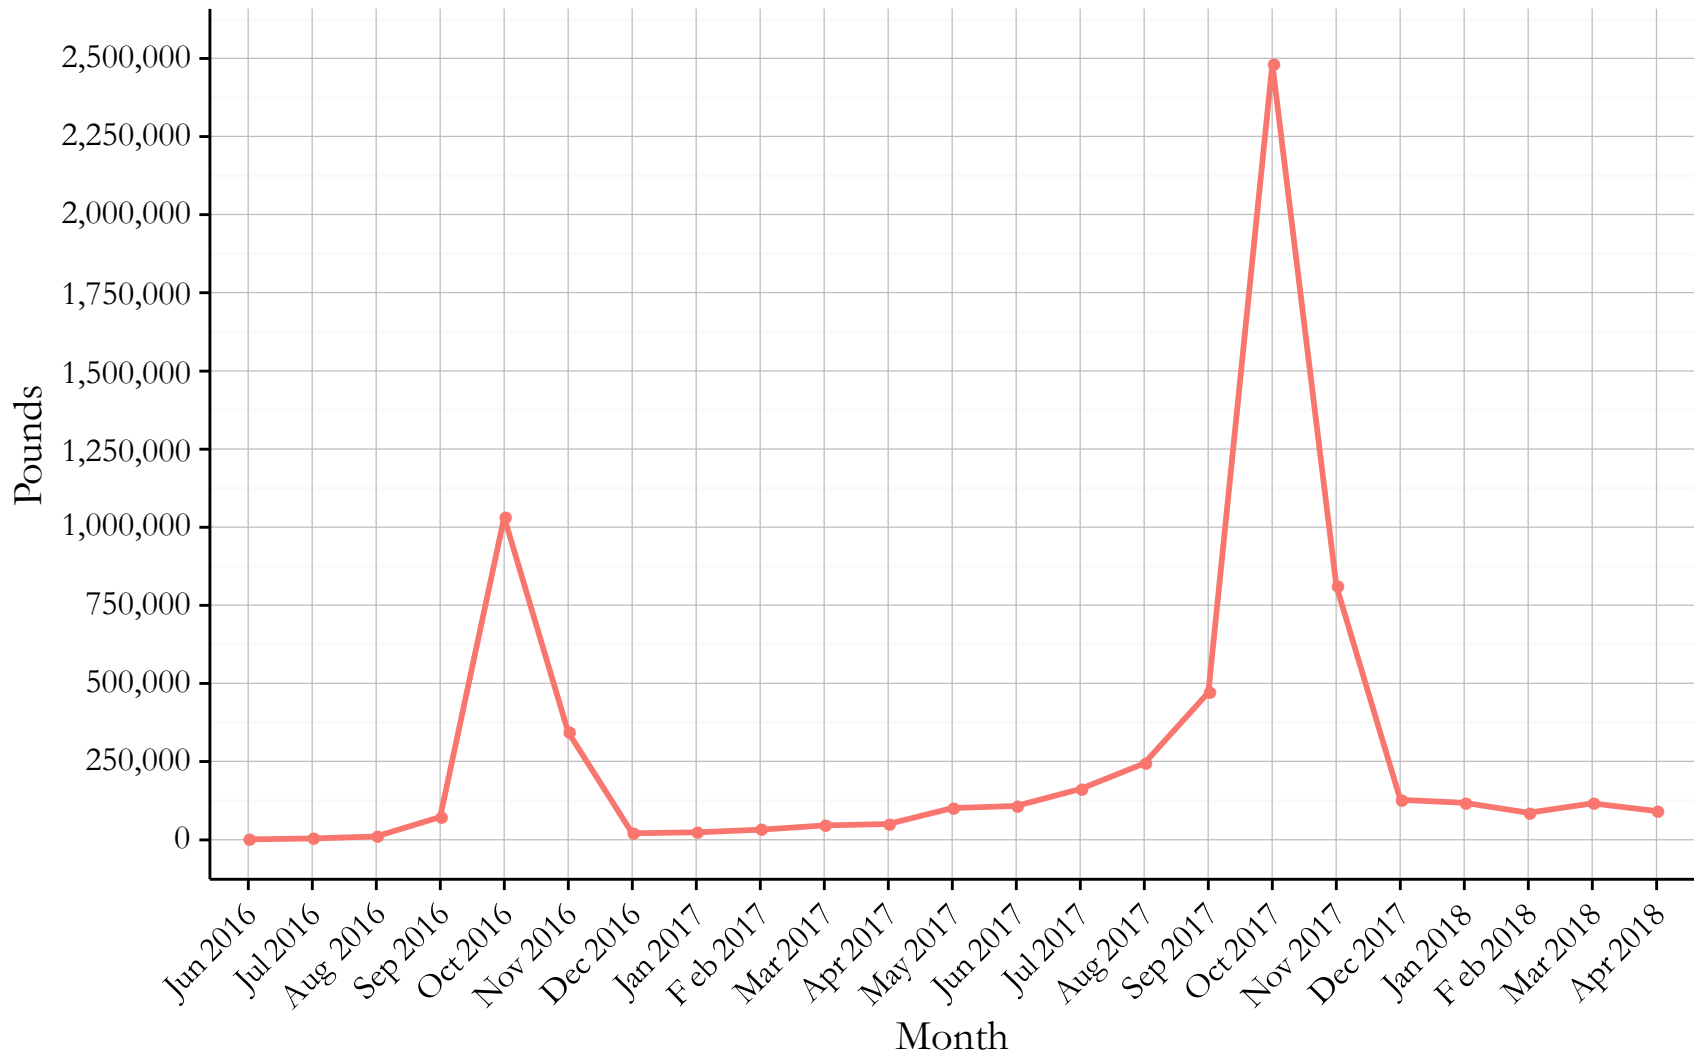

Data extracted from the Metrc Cannabis Tracking System on

May 01, 2018

Total Sales by Month

Total Sales by Month, by Product Type

Total Sales by Month, by Customer Type

Wet Weight Harvested by Month

Current Inventory by Product Type