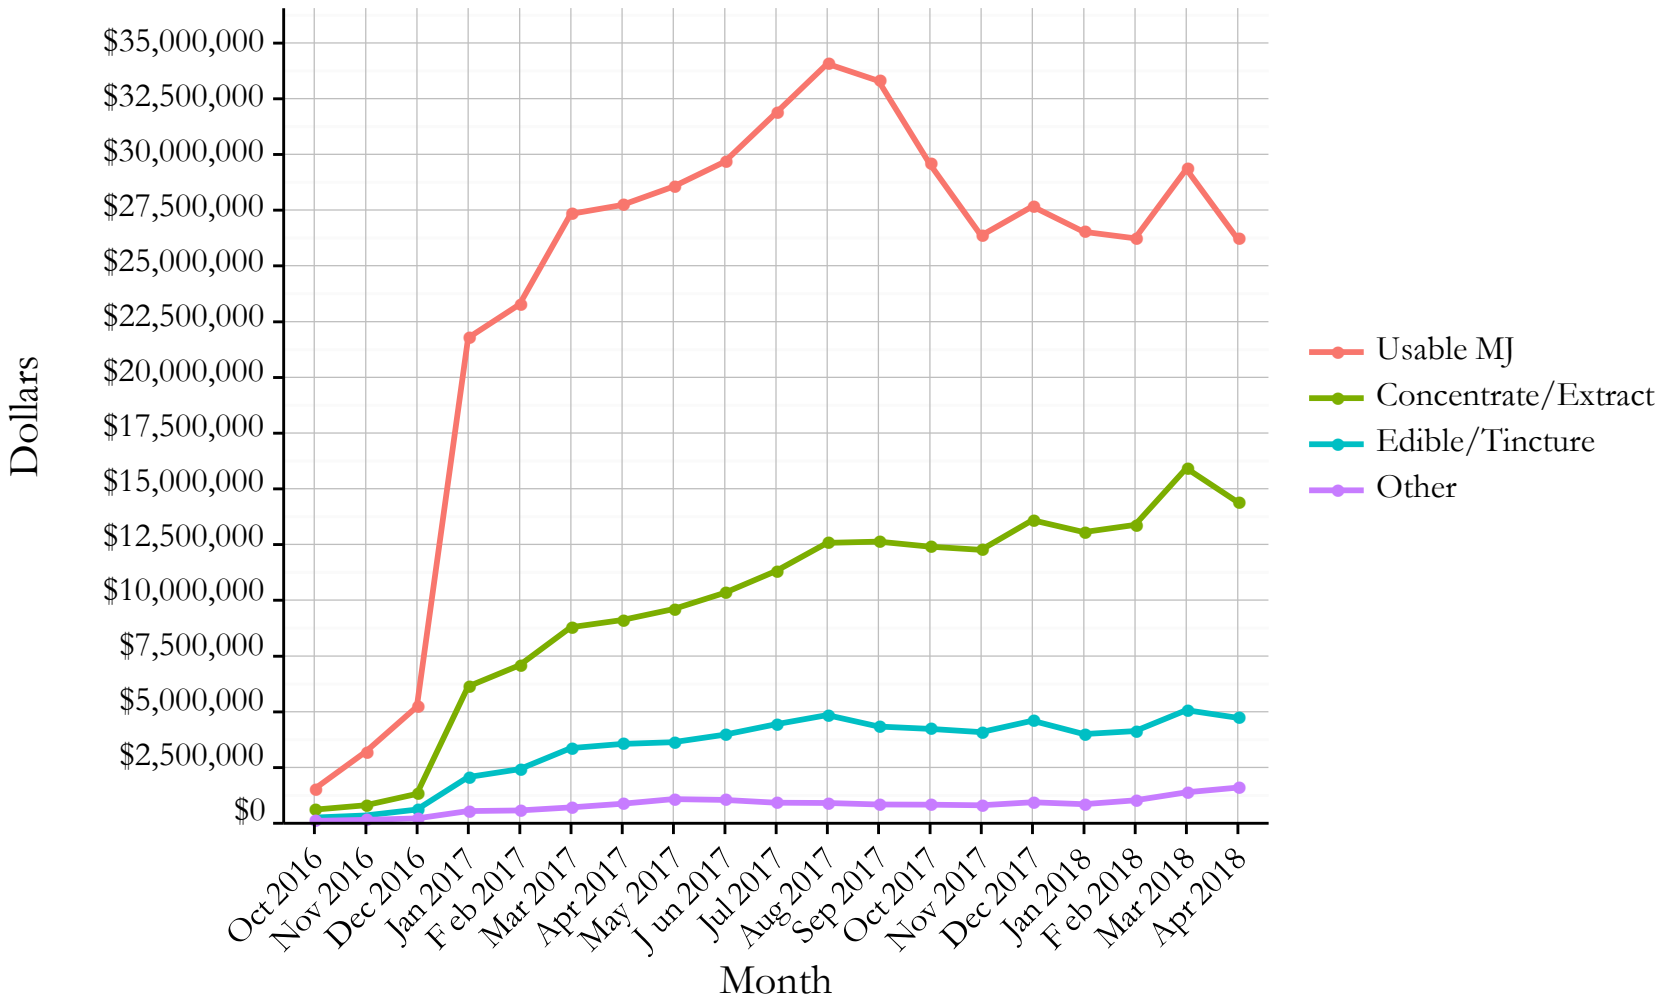

Data extracted from the Metrc Cannabis Tracking System on

May 01, 2018

Total Sales by Month

Total Sales by Month, by Product Type

Total Sales by Month, by Customer Type

Wet Weight Harvested by Month

Current Inventory by Product Type