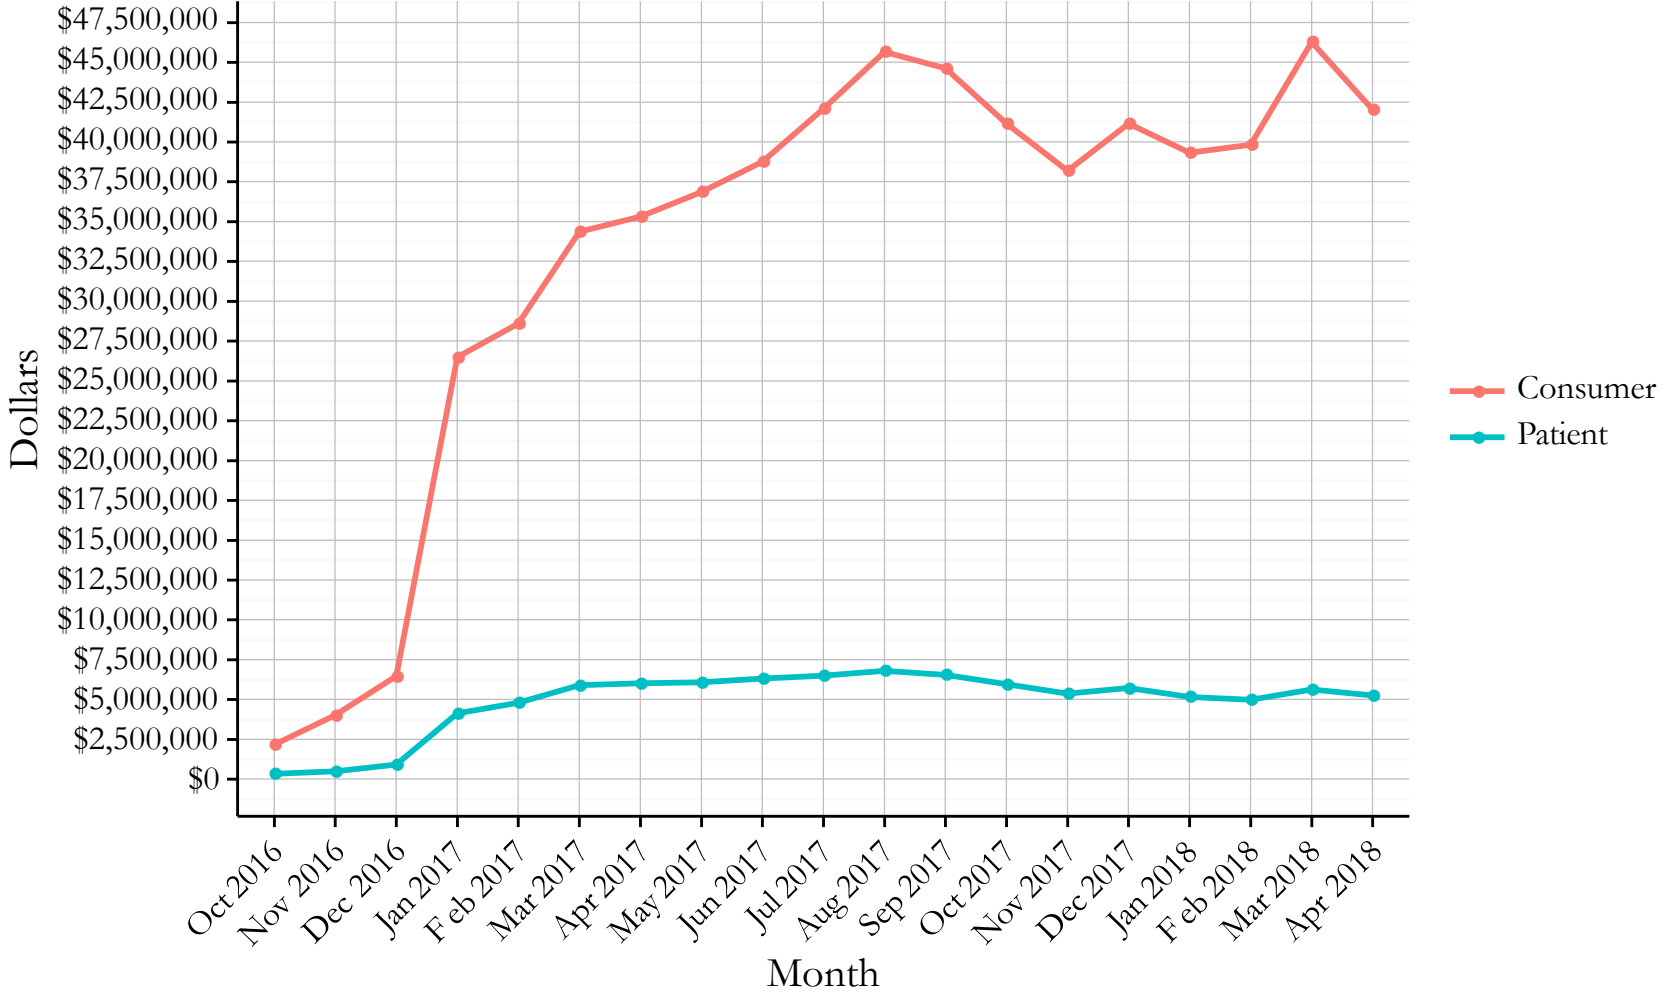

Data extracted from the Metrc Cannabis Tracking System on

May 01, 2018

Total Sales by Month

Total Sales by Month, by Product Type

Total Sales by Month, by Customer Type

Wet Weight Harvested by Month

Current Inventory by Product Type