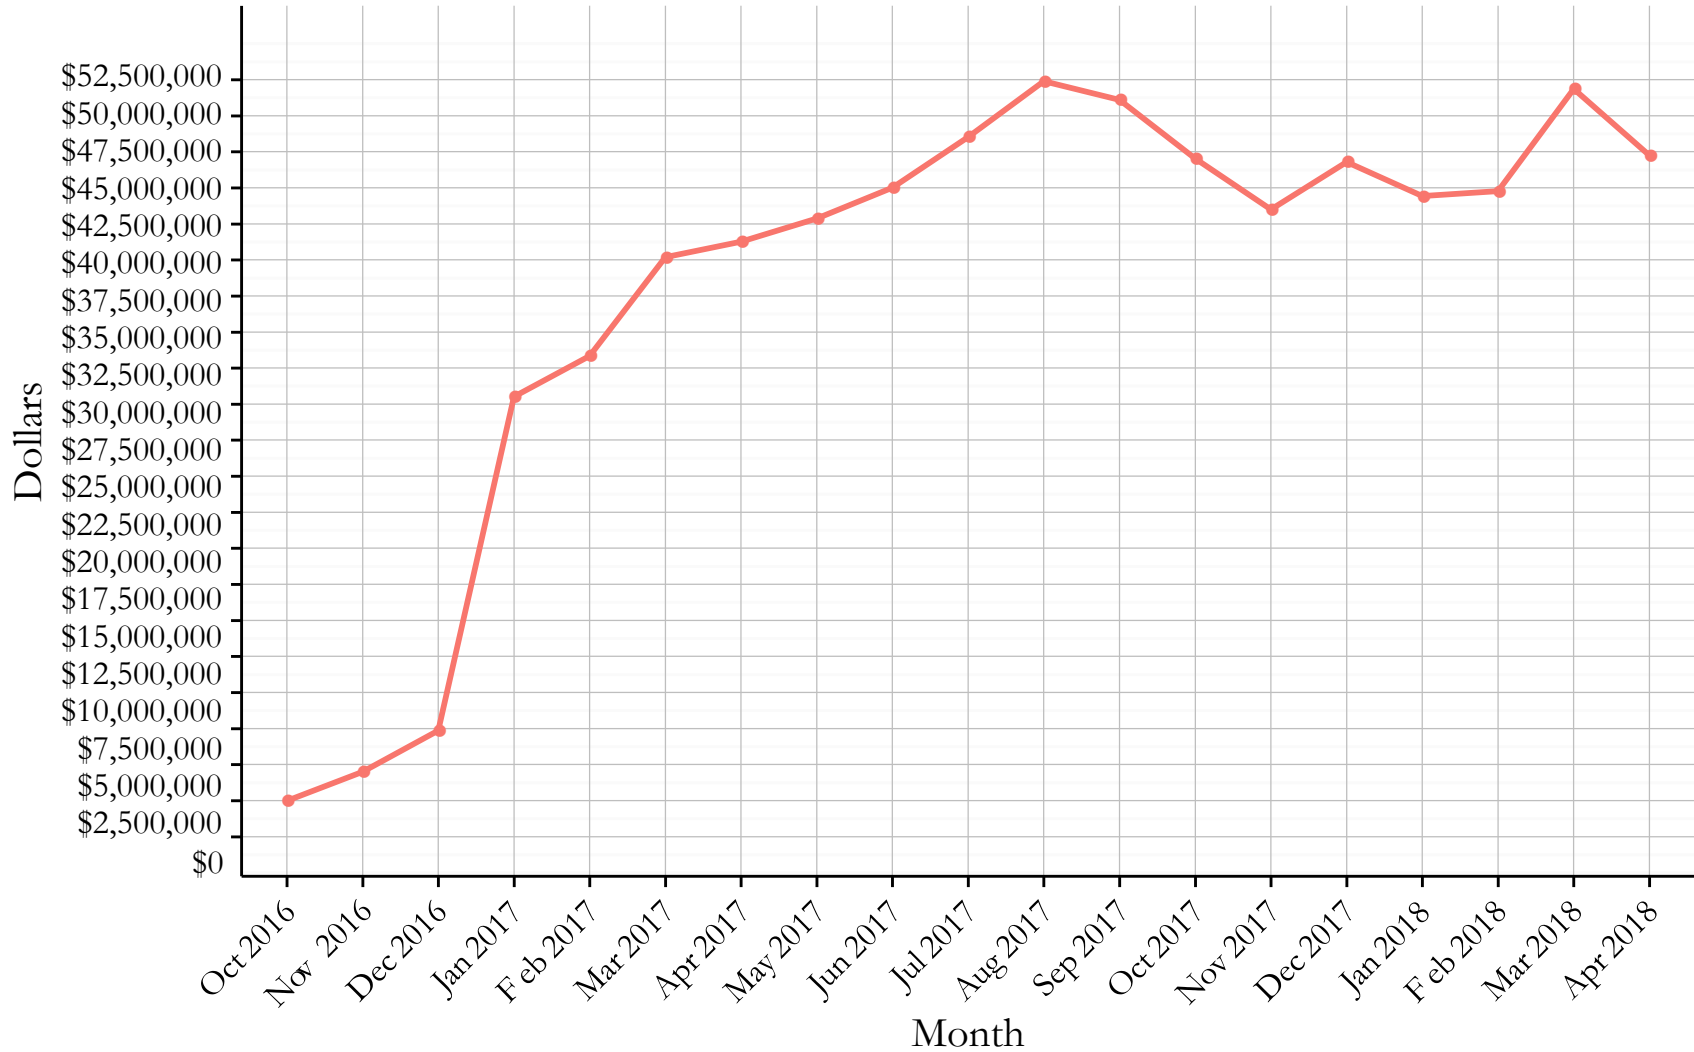

Data extracted from the Metrc Cannabis Tracking System on

May 01, 2018

Total Sales by Month

Total Sales by Month, by Product Type

Total Sales by Month, by Customer Type

Wet Weight Harvested by Month

Current Inventory by Product Type