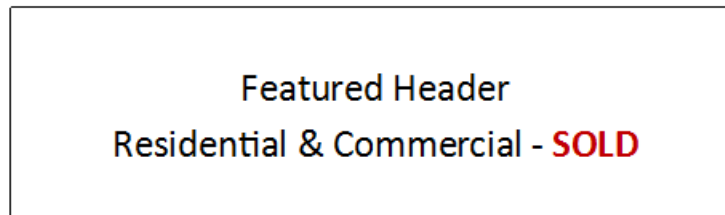

2017 Relocation Rates

BEND Chamber

Advertising is exclusive to Bend Chamber members.
All content subject to approval.

→ ONLINE

	Annual	6 Mo
• Featured Header (SOLD 2017)	\$5,000	n/a
• Top Tier Placement	\$2,000	\$1,250
• Category Placement	\$1,200	\$750